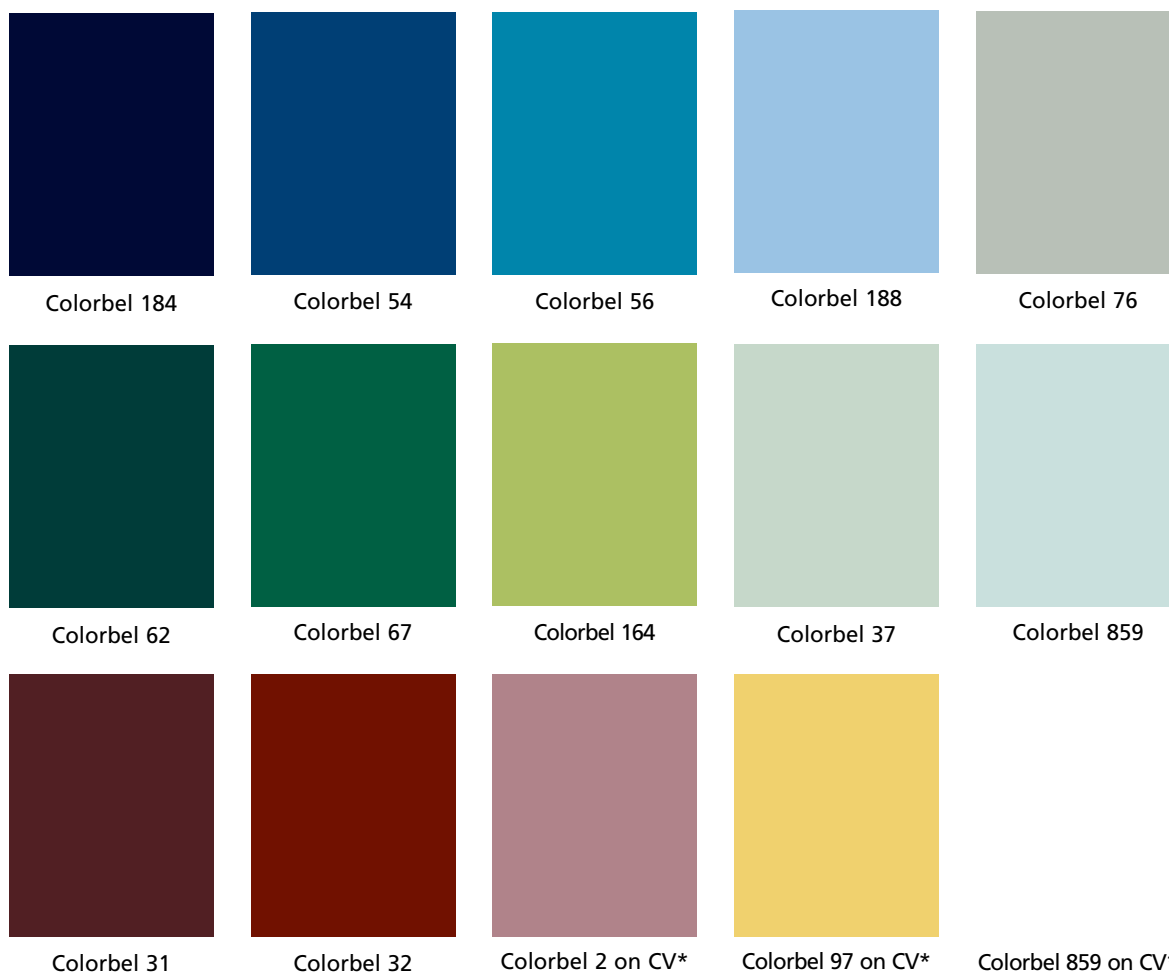

COLORBEL

on CV* = On Clearvision
(Because of this substrate, the product has a higher price).

FRANÇAIS

Colorbel est un verre clair ou coloré dont une des faces est recouverte d'un émail opaque vitrifié par traitement thermique. AGC a créé une vaste palette d'émaux alliant la résistance du verre à une diversité de coloris actuels des plus élaborés. Notre laboratoire de couleurs permet de développer toutes couleurs possibles avec des effets illimités. Les couleurs imprimées ci-contre représentent les teintes de Colorbel telles qu'appliquées sur un verre de 6 mm.

La gamme Colorbel permet de répondre aux besoins spécifiques des clients de façon quasi-illimitée. La gamme standard offre les meilleures conditions de délai et de prix.

Certaines teintes reproduites peuvent varier par rapport à la réalité. AGC vous recommande de sélectionner votre teinte uniquement sur base d'un échantillon Colorbel.

Le prix du Colorbel varie en fonction de la couleur, de l'épaisseur et du type de verre. Pour plus d'information sur la gamme Colorbel, consultez www.agc-yourglass.com

DEUTSCH

Colorbel ist ein vollflächig emailliertes Glas. Die Emaillefarbe verschmilzt während des Härtingsprozesses mit der Glasoberfläche. Colorbel ist somit ein Einscheibensicherheitsglas mit höchster mechanischer Belastbarkeit und garantierter Farbstabilität. Auf Anforderung können wir eine nahezu unendliche Anzahl von Farbtönen in unserem eigenen Farblabor entwickeln. Die hier abgebildeten Farben zeigen den Farbeindruck von Colorbel durch eine klare Floatglasscheibe in der Dicke 6 mm.

Die Standard Colorbel Palette ist zu einem attraktiven Preis kurzfristig lieferbar. Eine beinahe endlose Anzahl von Sonderfarben ist nach Kundenwunsch natürlich ebenfalls lieferbar.

Die Farben des Farbfächers können von der Realität abweichen. AGC empfiehlt eine Farbauswahl auf der Grundlage einer Colorbel Bemusterung.

Die Preise von Colorbel variieren je nach Farbe, Dicke und Glastyp. Mehr Informationen ist erhältlich auf www.agc-yourglass.com